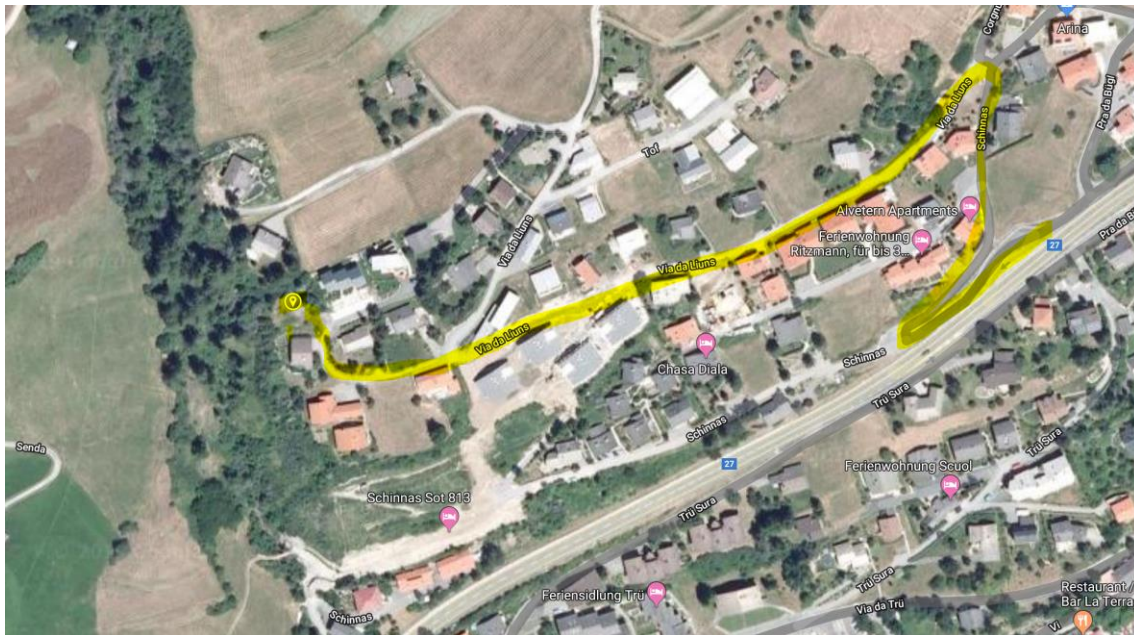

Chasa Panorama, Liuns 778, 7550 Scuol

The address of the holiday home is Liuns 778, 7550 Scuol. Coming from Vereina, take the 2nd exit at the roundabout towards Martina. Then take the 1st exit to Scuol Nord (coming from Austria, turn right onto Scuol Nord and continue straight ahead until the 1st junction), turn left under the subway onto Schinnas Sot until the 1st junction there, turn right onto Schinnas, then 2nd left onto Via da Liuns until the end of the road (see photo). The key is under the doormat at the entrance to the house.

Google Link:

<https://www.google.ch/maps/@46.7983943,10.2912855,96m/data=!3m1!1e3?hl=de&authuser=0>

Parking: Please DO NOT turn around on the property where the X is, as the owners forbid entering the property!